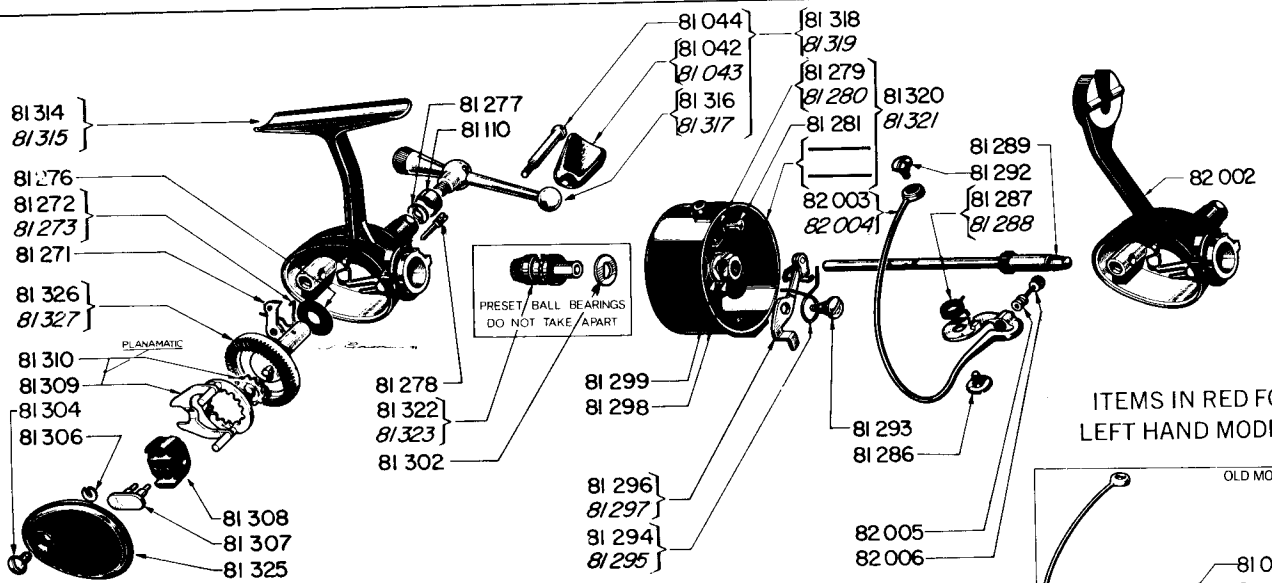

Garcia MITCHELL 308 309

ITEMS IN RED FOR LEFT HAND MODE

Garcia MITCHELL 408 409 508

ITEMS IN RED FOR LEFT HAND MODE

Garcia MITCHELL 408 DL

SPOOLS LISTED SEPARATELY