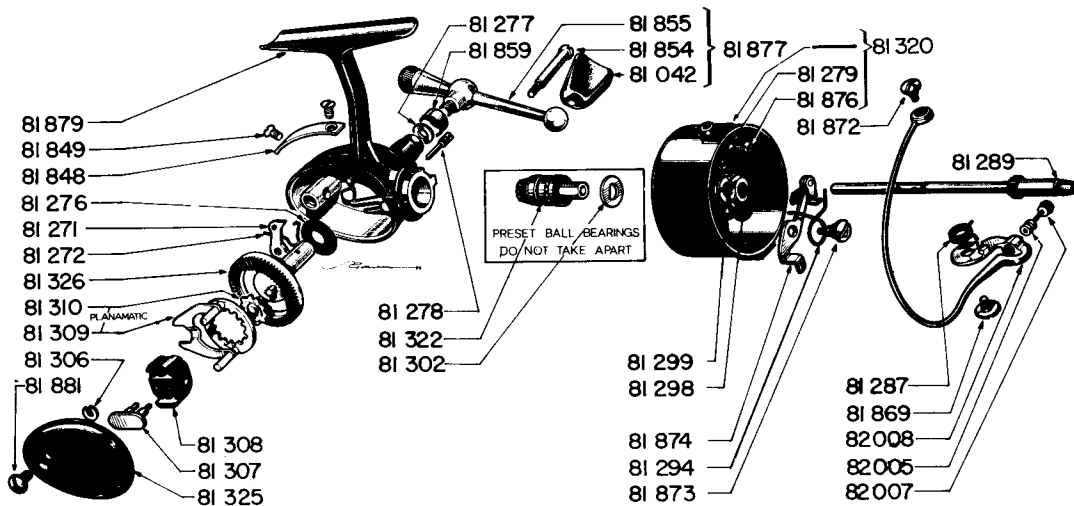

Garcia MITCHELL 308 309

ITEMS IN RED FOR LEFT HAND MODE

Garcia MITCHELL 408 409 508

ITEMS IN RED FOR LEFT HAND MODE

Garcia MITCHELL 408 DL

SPOOLS LISTED SEPARATELY